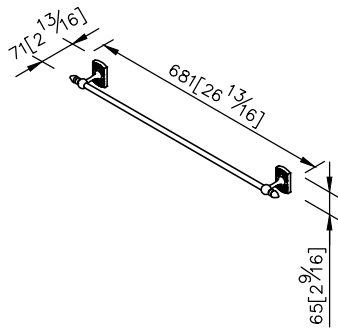

Towel Bar
6863-10-80SV

- 1.Brass of forging body meets JIS 3771 standard.
- 2.Premium metal construction for durability.
- 3.Justime finishes resist corrosion and tarnish.
- 4.Finish meets the standard of ASTM-SC2.
- 5.Correctly installed product's loading is 5 kgf.
- 6.Coordinates with other products in 6863 collection.

unit: mm[inch]