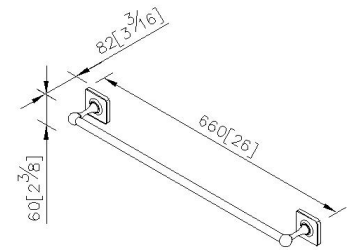

Towel Bar 6858-10-80CP

INTRODUCTION:

The overall had designed with square and round shape, the smooth square base set off texture of metallic metallicity, which created perfect coordination with circle line.

DESCRIPTION:

- 1.Brass meets JIS 3604 standard.
- 2.Premium metal construction for durability.
- 3.Justime finishes resist corrosion and tarnish.
- 4.Finish meets the standard of ASTM-SC2.
- 5.Correctly installed product's loading is 4 kgf.
- 6.Coordinates with other products in Timeless Collection.

Certification:

unit: mm[inch]

Fixing Kits:

- SUS 304 Stainless Steel Screws*4
- Plastic Anchors*4
- Material of Wall Mount Bracket: Steel with zinc plating*2

AWARD: