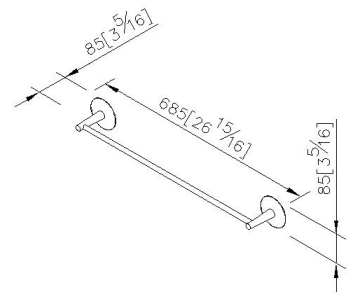

Towel Bar 6827-10-80CP

INTRODUCTION:

As base shape as bright moon hanging in the sky, the clean and pure surface emit a romantic and poetic aesthetic feeling.

DESCRIPTION:

- 1.Brass meets JIS 3604 standard.
- 2.Premium metal construction for durability.
- 3.Justime finishes resist corrosion and tarnish.
- 4.Finish meets the standard of ASTM-SC2.
- 5.Correctly installed product's loading is 4 kgf.
- 6.Coordinates with other products in Moonbow Collection.

Certification:

unit: mm[inch]

Fixing Kits:

- SUS 304 Stainless Steel Screws*2
- Hex Key 2.5mm*1
- Plastic Anchors*2

AWARD: