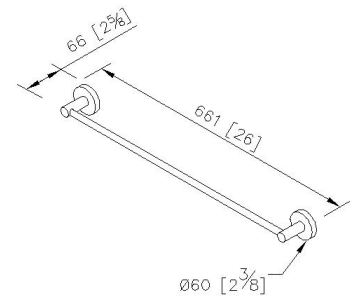

### Towel Bar 6810-10-81CP

#### DESCRIPTION:

- 1.Brass of forging body meets JIS 3771 standard.
- 2.Premium metal construction for durability.
- 3.Justime finishes resist corrosion and tarnish.
- 4.Finish meets the standard of ASTM-SC2.
- 5.The simply design concept could be collocated with diverse space.
- 6.Correctly installed product's loading is 4 kgf.
- 7.The size of towel bar: 600mm.
- 8.Coordinates with other products in 6810 collection.