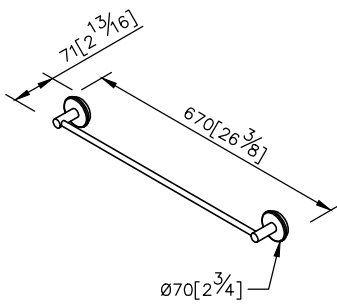

**Towel Bar**  
6802-10-80CP

- 1.Round porcelain faceplate could increase the living atmosphere for bathroom.
- 2.Brass of casting body meets JIS 3604 standard.
- 3.Premium metal construction for durability.
- 4.Justime finishes resist corrosion and tarnish.
- 5.Finish meets the standard of ASTM-SC2.
- 6.Correctly installed product's loading is 4 kgf.
- 7.Coordinates with other products in Happiness collection.

unit: mm[inch]