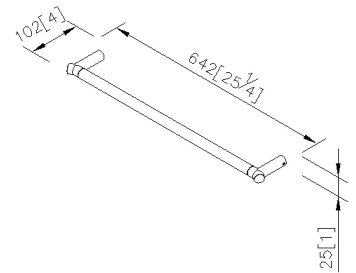

YES

Towel Bar  
7875-10-80CP

**INTRODUCTION:**

Brief lines and geometric cylinder simplify shape and present absolute image of YES Basin Faucets.

Considering environmental friendly, faucets have been designed to save time and water as using.

**DESCRIPTION:**

1. Material of brass forging body meets JIS 3771 standard.
2. Brass with chrome-plated; SC2 standard of ASTM for 3 years guarantee; pass 96 hours Salt Spray Test.
3. Material of Wall Bracket: Copper JIS3604.
4. Material of Screw : Stainless steel SUS 304.
5. Loading capacity: 4 kgf.
6. Product is suitable for toilets, hotels and public spaces.

unit:mm[inch]

**Certification:**

**Fixing Kits:**

1. SUS 304 Stainless Steel Screws\*4
- Hex Key 2.5mm\*1  
Plastic Anchors\*4

**AWARD:**