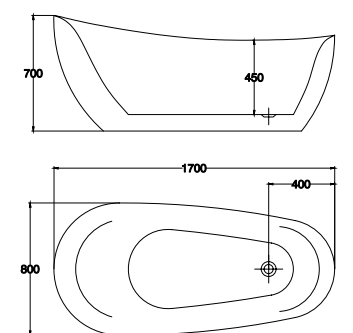

M187

產品：浴缸

尺寸：1800*800*700mm 牌價：\$74000
 尺寸：1700*800*700mm 牌價：\$70000
 尺寸：1600*800*700mm 牌價：\$68000
 尺寸：1500*800*700mm 牌價：\$66000
 尺寸：1400*800*700mm 牌價：\$64000

It's quite important to find a pleasant and free place for our bodies. Under great pressures in life, we should relax ourselves to find a shelter for our bodies and hearts.